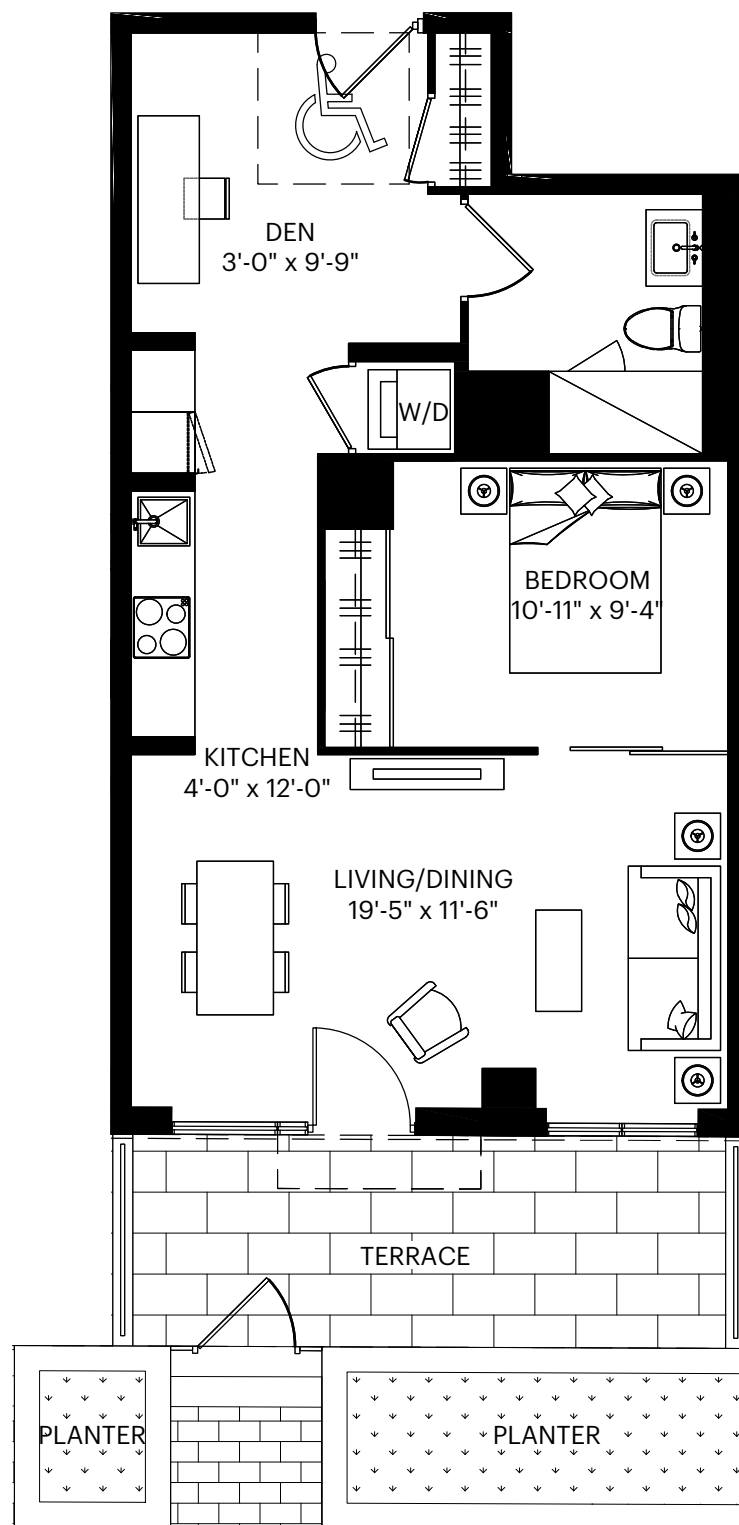

## 1K-D 688 SQ.FT. SUITE UP TO: 133 SQ.FT. TERRACE

UNIT REPEATS ON FLOORS:  
1

SUITE NO.  
104